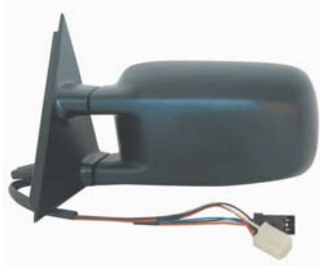

PASSAT 88>97

TH-2130 R/L (VM-182)
ELECTRIC, HEATED, TEXTURED COVER

TH-2130A R/L (VM-182A)
ELECTRIC, HEATED, W/ASPHERICAL GLASS, TEXTURED COVER