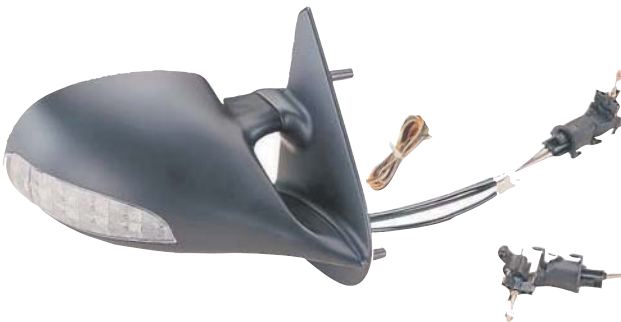

TH-804-02 R/L
CABLE TYPE, W/LED LAMP