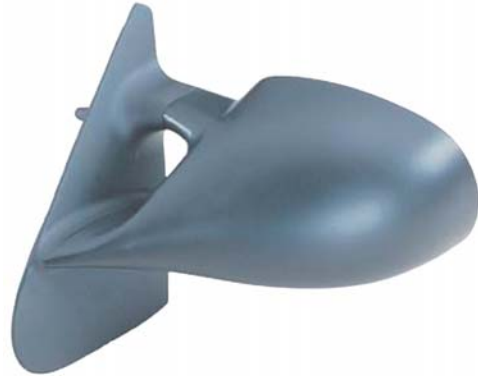

**TH-867-05 R/L**  
ELECTRIC, HEATED

®

HIGH PERFORMANCE SPORT MIRROR  
ANTI-GLARE, ASPHERICAL BLUE GLASS  
FOR VW-SERIES UPGRADE

(M3-TYPE)  
(LHD-ONLY)

FOR: TH-2132 (VM-183) UPGRADE  
POLO 94>99

**TH-868-00 R/L**  
MANUAL TYPE, W/LED LAMP