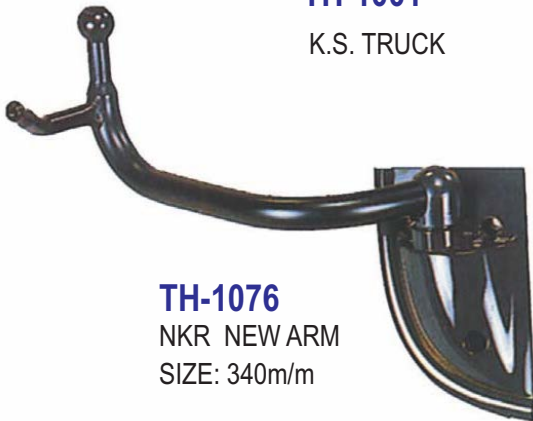

TH-1652B
ELF NXR C-150/250

TH-1690
NKR NHR NEW
6-1/2" x 10-1/2"

TH-1691
NPR & MZ T-4000
7-1/2" x 12-1/2"

TH-1776
NKR NPR & MT-FH-217
8.8 TON ANGLE MIRROR

TH-1002
K.S. TRUCK

TH-1025
NPR NKR

TH-1023
NPR NKR

TH-1001
K.S. TRUCK

TH-1076
NKR NEW ARM
SIZE: 340m/m

TH-1038
NPR

TH-1037
NPR

TH-1075
NPR NEW ARM
SIZE: 400m/m

TH-1077
NKR NPR NEW ARM

TH-1653
NPR TRUCK & BUS
SIZE: 7" x 13" 600R

TH-1610
UNIVERSAL TRUCK & BUS
CLIP & BALL TYPE
SIZE: 9-3/8" x 12-1/4"