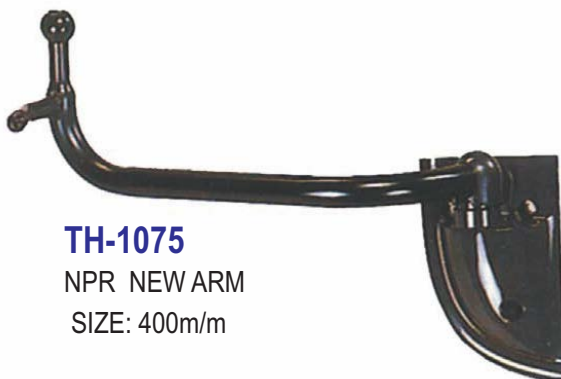

TH-1075
NPR NEW ARM
SIZE: 400m/m