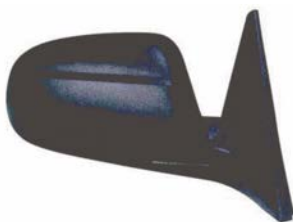

CIVIC K800 96>01

TH-1821-3 R/L

(VM-256 2D)

ELECTRIC TYPE, 2/3-DOOR

TH-1821-5 R/L

(VM-256 4D)

ELECTRIC TYPE, 4-DOOR

TH-1822-3 R/L

(VM-256B 2D)

LEVER TYPE, 2/3-DOOR

TH-1822-5 R/L

(VM-256B 4D)

LEVER TYPE, 4-DOOR