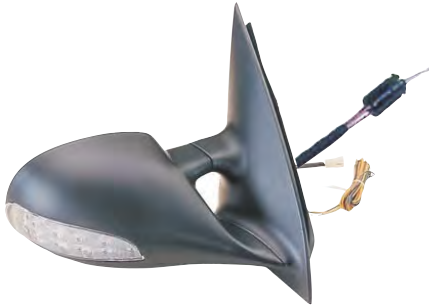

TH-870-00 R/L
MANUAL TYPE, W/LED LAMP

TH-870-02 R/L
CABLE TYPE, W/LED LAMP