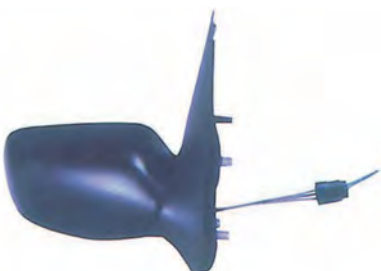

## C-MAX 03>07

**TH-2309HE-00 R/L** (VM-302NEHP)

ELECTRIC, HEATED, CONVEX GLASS, PRIMED COVER  
W/ LAMP & FOOT LAMP

**TH-2309HEB-00 R/L** (VM-302NEB)

ELECTRIC, HEATED, W/POWER FOLDABLE, CONVEX GLASS, PRIMED COVER  
W/ LAMP & FOOT LAMP

## ESCORT / ORION 90>95

**TH-2096 R/L** (VM-308)

LEVER TYPE, TEXTURED COVER

## FIESTA 89>94

**TH-2097 R/L** (VM-316)

LEVER TYPE, TEXTURED COVER

## FIESTA 94>96

**TH-2305 R/L** (VM-305)

CABLE TYPE, TEXTURED COVER