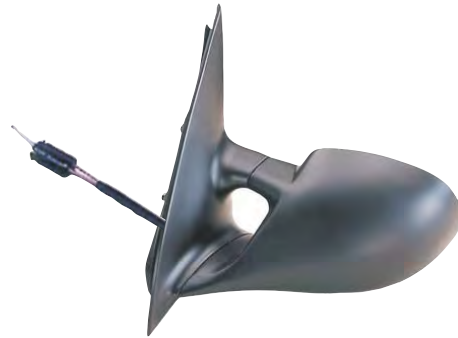

**FOR: FORD FOCUS 98>05 UPGRADE**

**TH-870-00 R/L**  
MANUAL TYPE, W/LED LAMP

**TH-870-01 R/L**  
MANUAL TYPE

**TH-870-02 R/L**  
CABLE TYPE, W/LED LAMP

**TH-870-03 R/L**  
CABLE TYPE

**TH-870-04 R/L**  
ELECTRIC, HEATED, W/LED LAMP

**TH-870-05 R/L**  
ELECTRIC, HEATED

**FOCUS 05>08 PERFORMANCE MIRROR  
UPWARD REVOLVING TYPE**

**TH-5M-105** ELECTRIC TYPE, POWER FOLDABLE, W/LED LAMP & FOOT LAMP

**TH-5M-106** ELECTRIC TYPE, MANUAL FOLDABLE, W/LED LAMP & FOOT LAMP