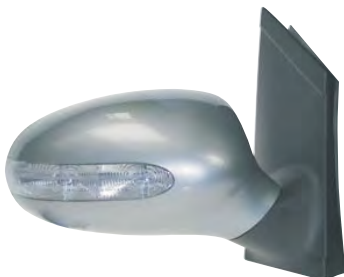

**FOR: FORD FOCUS 98>05 UPGRADE**

**TH-870-00 R/L**  
MANUAL TYPE, W/LED LAMP

**TH-870-01 R/L**  
MANUAL TYPE

**TH-870-02 R/L**  
CABLE TYPE, W/LED LAMP

**TH-870-03 R/L**  
CABLE TYPE

**TH-870-04 R/L**  
ELECTRIC, HEATED, W/LED LAMP

**TH-870-05 R/L**  
ELECTRIC, HEATED

**FOCUS 05>08 PERFORMANCE MIRROR  
UPWARD REVOLVING TYPE**

**TH-5M-105** ELECTRIC TYPE, POWER FOLDABLE, W/LED LAMP & FOOT LAMP

**TH-5M-106** ELECTRIC TYPE, MANUAL FOLDABLE, W/LED LAMP & FOOT LAMP