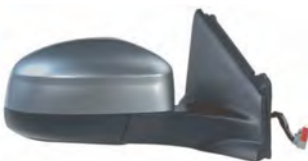

MONDEO 07>11

TH-2312HE R/L (VM-6302EHPA)

ELECTRIC, HEATED, ASPHERICAL GLASS, PRIMED COVER