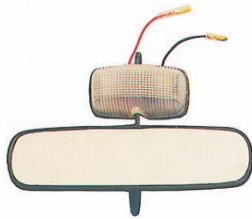

**SIRION 04>10**

**TH-2261E R/L** (VM-271EP)

ELECTRIC TYPE, CONVEX GLASS, BLACK PRIMED COVER

**TERIOS 06>**

**TH-6902E R/L** (VM-2400EP)

ELECTRIC TYPE, CONVEX GLASS, PRIMED COVER

**CHARADE G11 83>87**

**TH-2011 R/L**

MANUAL TYPE, O.E.M. SIZE

**TH-1206**  
HIZET  
S-70/75 W/LAMP

**TH-1253**  
TAFT  
JEEP S-10P

**TH-1270**  
CHARADE  
G11 W/LAMP

**TH-1205**  
DELTA DV-22, DV-76  
W/LAMP

**TH-1795**  
HIZET S-75 S-10P

**TH-1793**  
HIZET  
TAFT 550 JEEP

**TH-2055**  
SUPER VAN

**TH-1622**  
DV-22H

**TH-1770**  
DV-78  
ANGLE MIRROR

**TH-2006**  
HIZET NEW TYPE-1000

**TH-1617**  
DV-76, DV-78, DL-85  
212 x 150mm - 14mm Ball

**TH-1618**  
DV-76, DV-78, DL-85  
275 x 188mm - 16mm Ball